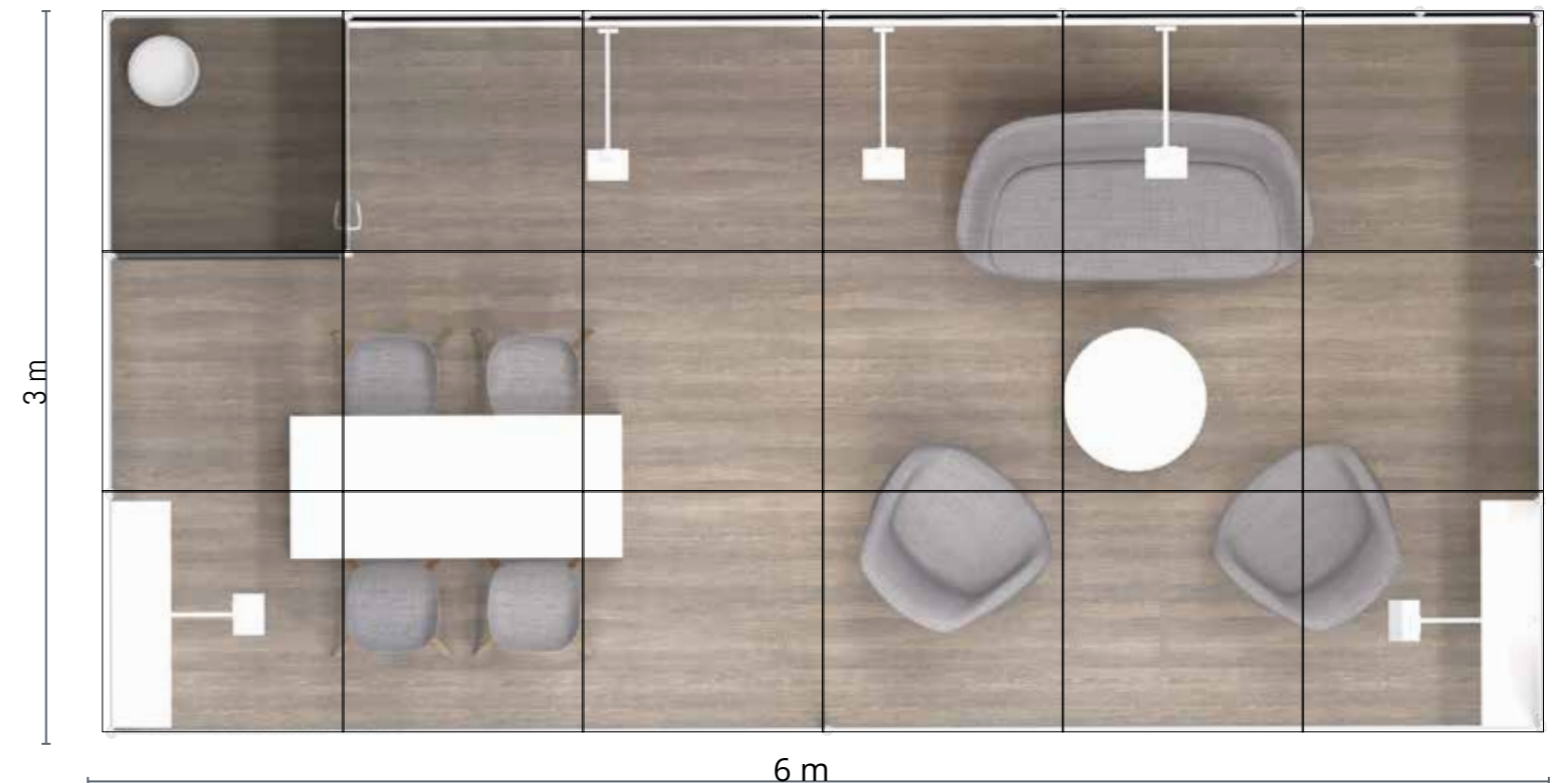

Amsterdam

€ 5.399,-

Shell scheme

Surface: 600 x 300cm

1x Storage room 100 X 100cm

4x Shelf on wall

Floor

Laminate floor Java Light Natural (alternative colours by request)

Electricity

3kW daytime socket (incl. electricity)

Lighting

5x Armlights (incl. electricity)

Furniture

1x High table Levante white 120x60

4x Bar chair Amagni grey

1x Sofa Amagni Light grey

2x Lounge Amagni Light grey

1x Table Amagni White 50x60

1x Waste bin Abano white

Graphics

2x Full colour print on fascia board 300 x 26cm

1x Full colour print on fabric 500 x 250cm

*our prices are excl. VAT