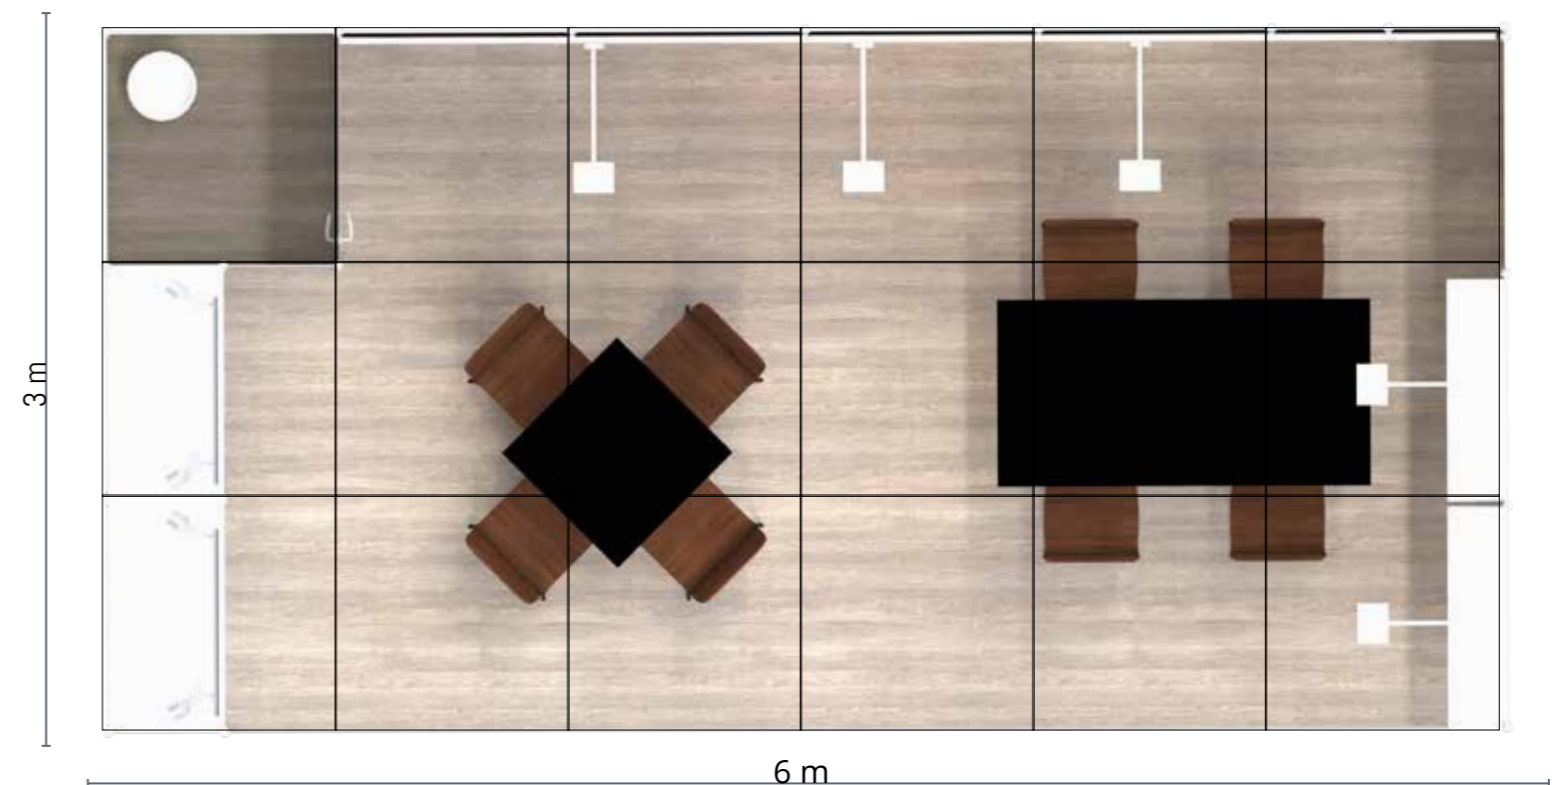

Rome

€ 6.779,-

Shell scheme

Surface: 600 x 300cm

1x Storage room 100 X 100cm

2x Build-in showcase incl. 1x 2 spots on rail

4x Shelf on wall

Floor

Laminate floor Java Light Natural (alternative colours by request)

Electricity

3kW daytime socket (incl. electricity)

Lighting

5x Armlights (incl. electricity)

Furniture

2x High table Lunar Black

4x Bar chair Bebo Nut-Tree

1x Table Lunar black

4x Chair Bebo Nut-Tree

1x Waste bin Abano white

Graphics

1x Vinyl logo on wall 80 x 24cm

1x Vinyl logo on fascia 40 x 24cm

1x Full colour print on fabric 500 x 250cm

*our prices are excl. VAT