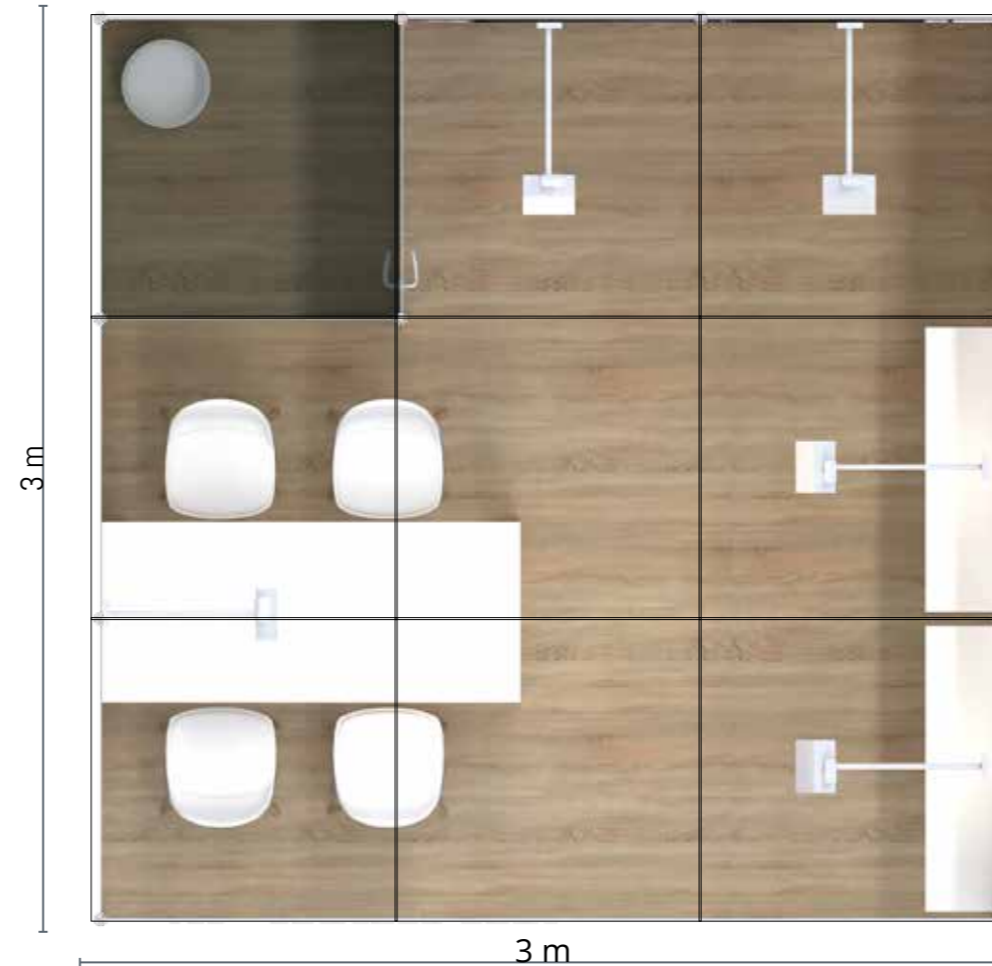

New York

€ 3.214,-

Shell scheme

Surface: 300 x 300cm
1x Storage room 100 x 100cm
4x Shelf on wall

Floor

Laminate floor Spirit Brown (alternative colours by request)

Electricity

3kW daytime socket (incl. electricity)

Lighting

5x Armlights (incl. electricity)

Furniture

4x Bar chair Orso white
1x High table Levante white 120x60
1x Waste bin Abano white

Graphics

1x Full colour print on fabric 200 x 250 cm
1x Full colour print on fascia board 300 x 26 cm

*our prices are excl. VAT