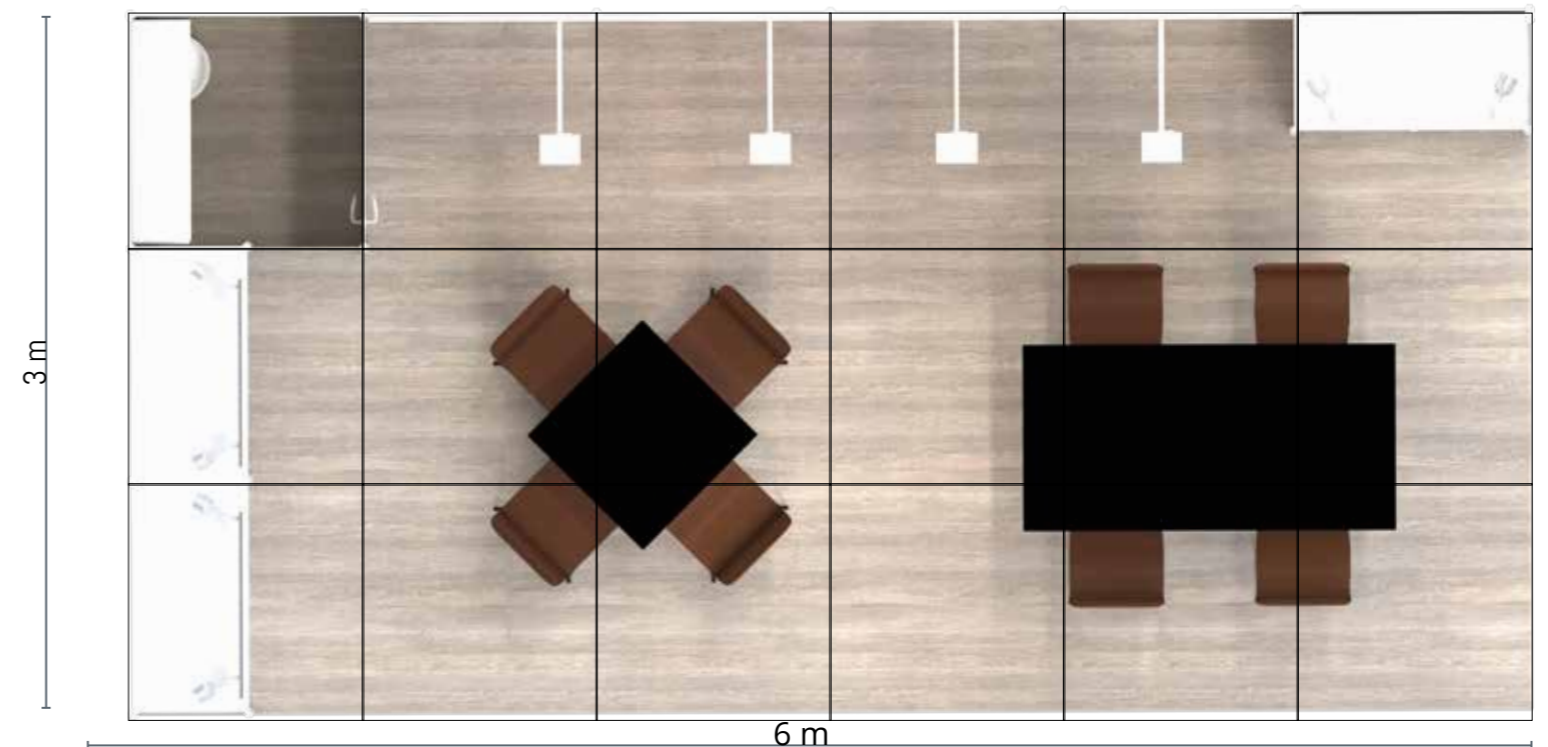

Rome Corner

€ 6.779,-

Shell scheme

Surface: 600 x 300cm

1x Storage room 100 X 100cm

3x Build-in showcase incl. 2x 2 spots on rail

4x Shelf on wall

Floor

Laminate floor Java Light Natural (alternative colours by request)

Electricity

3kW daytime socket (incl. electricity)

Lighting

4x Armlights (incl. electricity)

Furniture

2x High table Lunar black

4x Bar chair Bebo Nut-Tree

2x Table Lunar black

4x Chair Bebo Nut-Tree

1x Waste bin Abano white

Graphics

2x Vinyl logo on fascia 40 x 24cm

1x Full colour print on fabric 400 x 250cm

*our prices are excl. VAT