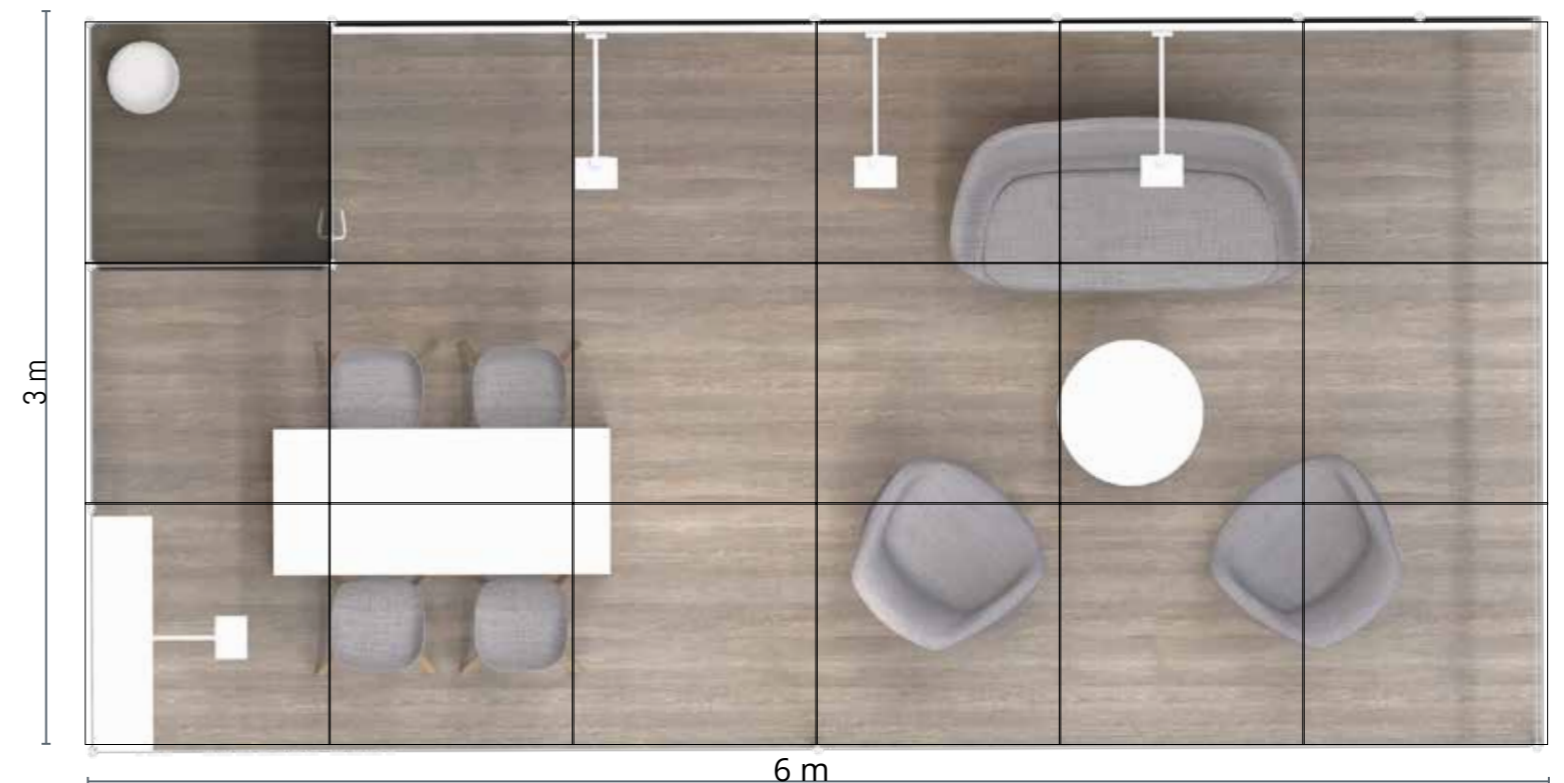

Amsterdam Corner € 5.399,-

Shell scheme

Surface: 600 x 300cm
1x Storage room 100 X 100cm
4x Shelf on wall

Floor

Laminate floor Java Light Natural (alternative colours by request)

Electricity

3kW daytime socket (incl. electricity)

Lighting

4x Armlights (incl. electricity)

Furniture

1x High table Levante white 120x60
4x Bar chair Amagni grey
1x Sofa Amagni Light grey
2x Lounge Amagni Light grey
1x Table Amagni White 50x60
1x Waste bin Abano white

Graphics

3x Full colour print on fascia board 300 x 26cm
1x Full colour print on fabric 500 x 250cm

*our prices are excl. VAT