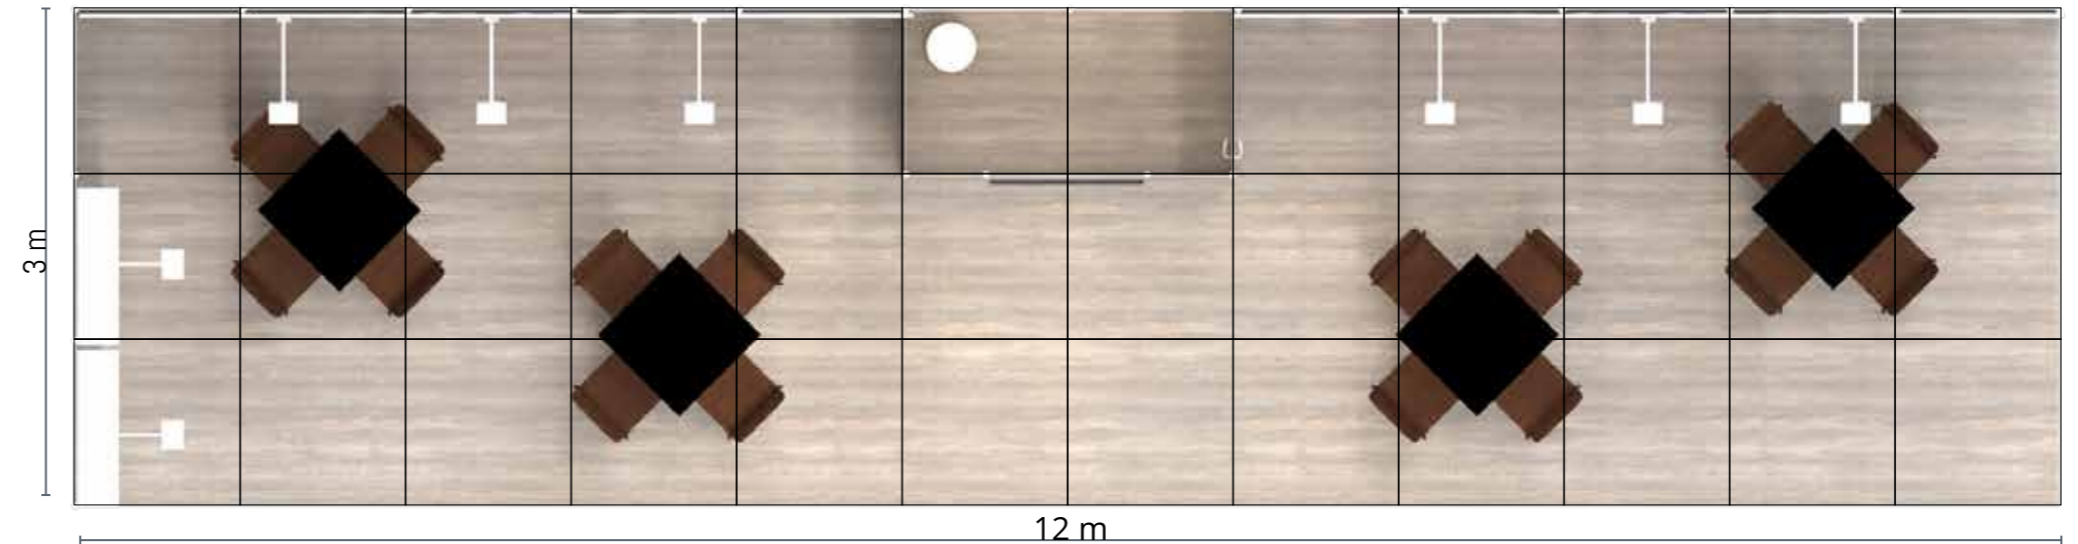

Cape Town Corner

€ out of stock

Shell scheme

Surface: 300 x 1200cm
1x storage room 100 X 200cm
8x shelf on wall

Floor

Laminate floor Java Light Natural (alternative colours by request)

Electricity

3kW daytime socket (incl. electricity)

AV-Equipment

1x LED-TV 42" mounted on storage room

Lighting

8x armlights (incl. electricity)

Furniture

4x table Lunar black
16x chair Bebo Nut-Tree
1x waste bin Abano white

Graphics

2x full colour print on fabric 500 x 250cm
1x vinyl logo on wall 80 x 24cm

*our prices are excl. VAT