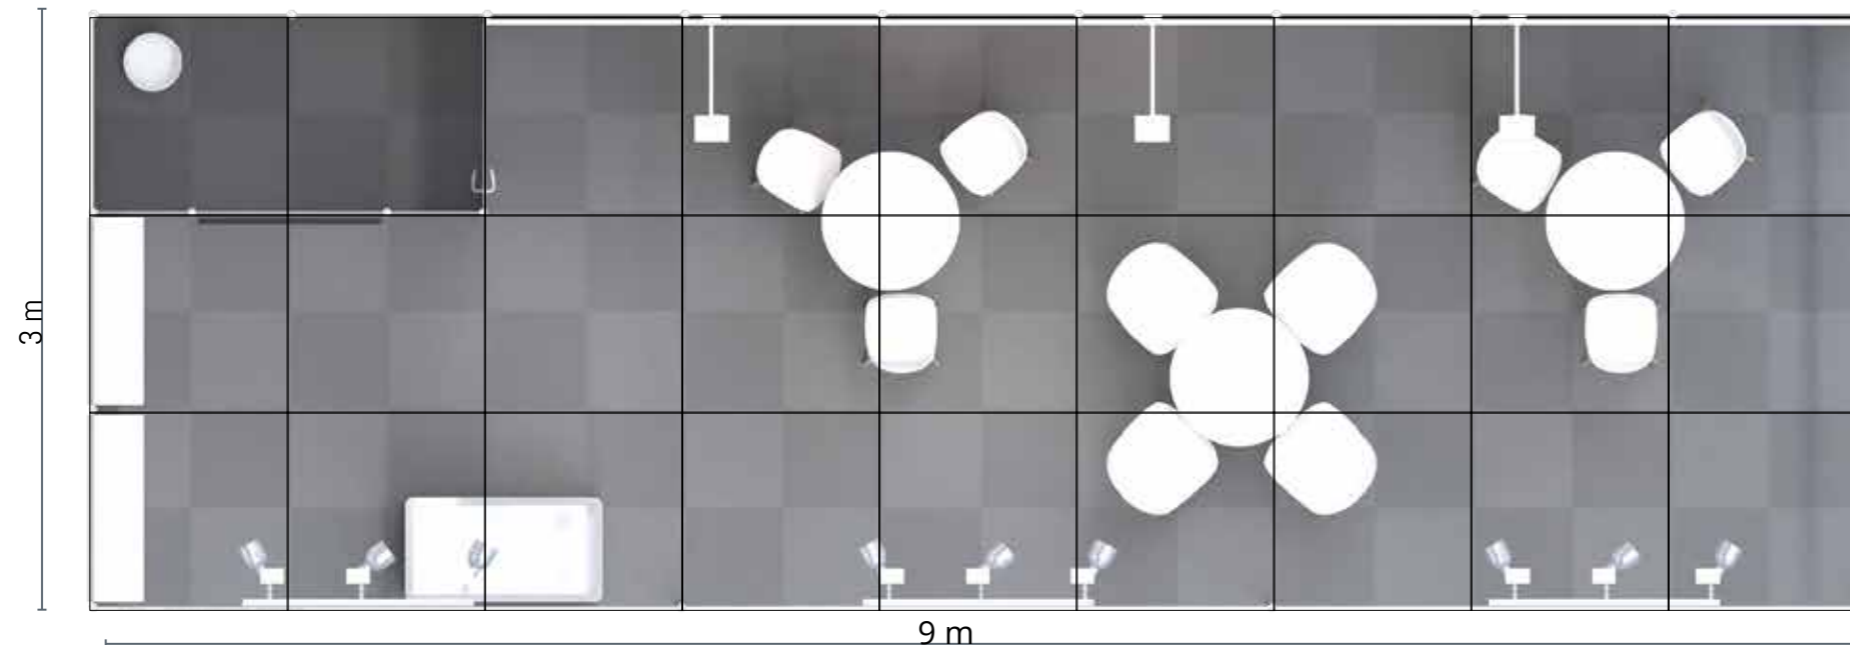

*our prices are excl. VAT

Boston Corner

€ 5.514,-

Shell scheme

Surface: 300 x 900cm
1x storage room 100 x 200cm
8x shelf on wall

Floor

Carpet tiles grey

Electricity