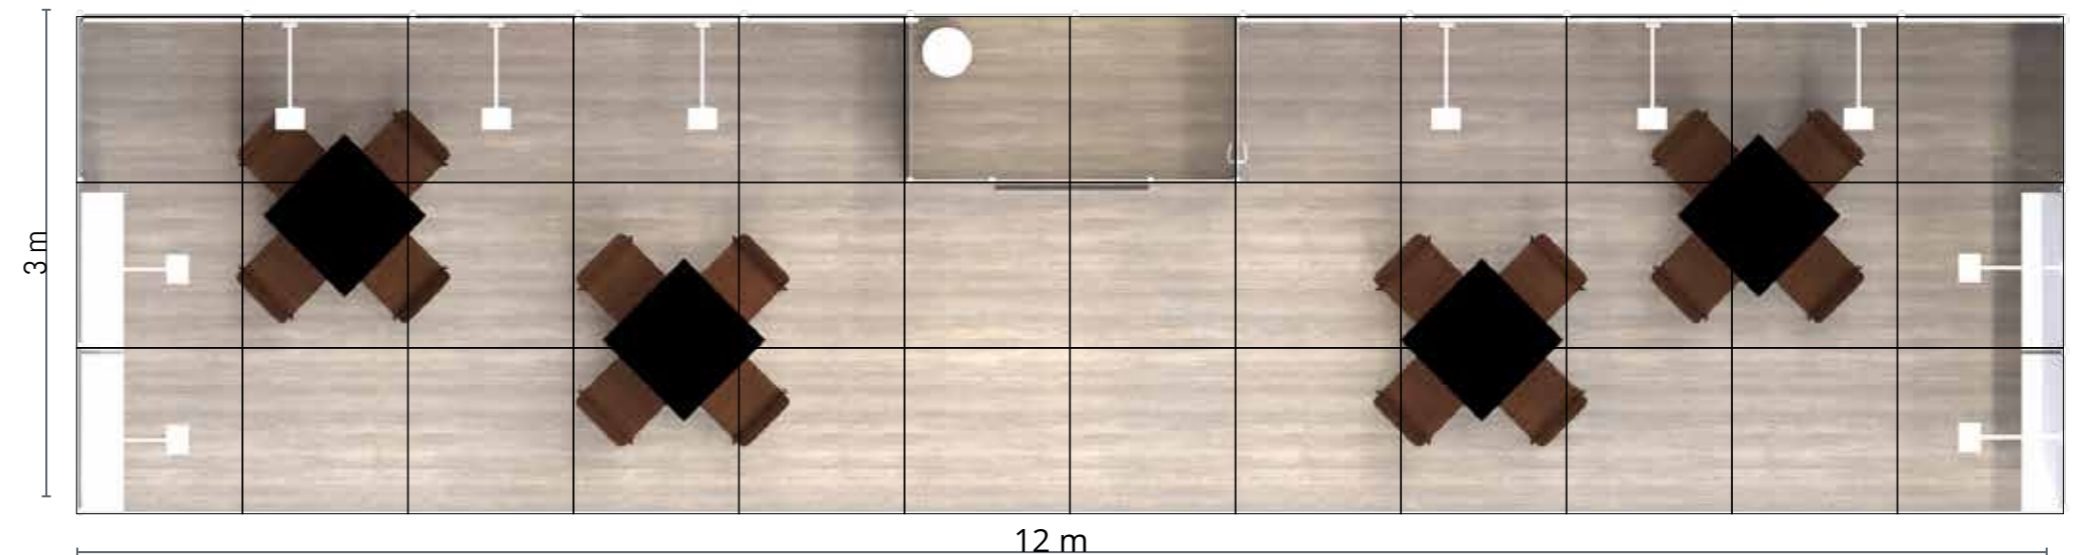

Cape Town

€ out of stock

Shell scheme

Surface: 300 x 1200cm
1x storage room 100 X 200cm
8x shelf on wall

Floor

Laminate floor Java Light Natural (alternative colours by request)

Electricity

3kW daytime socket (incl. electricity)

AV-Equipment

1x LED-TV 42" mounted on storage room

Lighting

10x armlights (incl. electricity)

Furniture

4x table Lunar black
16x chair Bebo Nut-Tree
1x waste bin Abano white

Graphics

2x full colour print on fabric 500 x 250cm
2x vinyl logo on wall 80 x 24cm

*our prices are excl. VAT