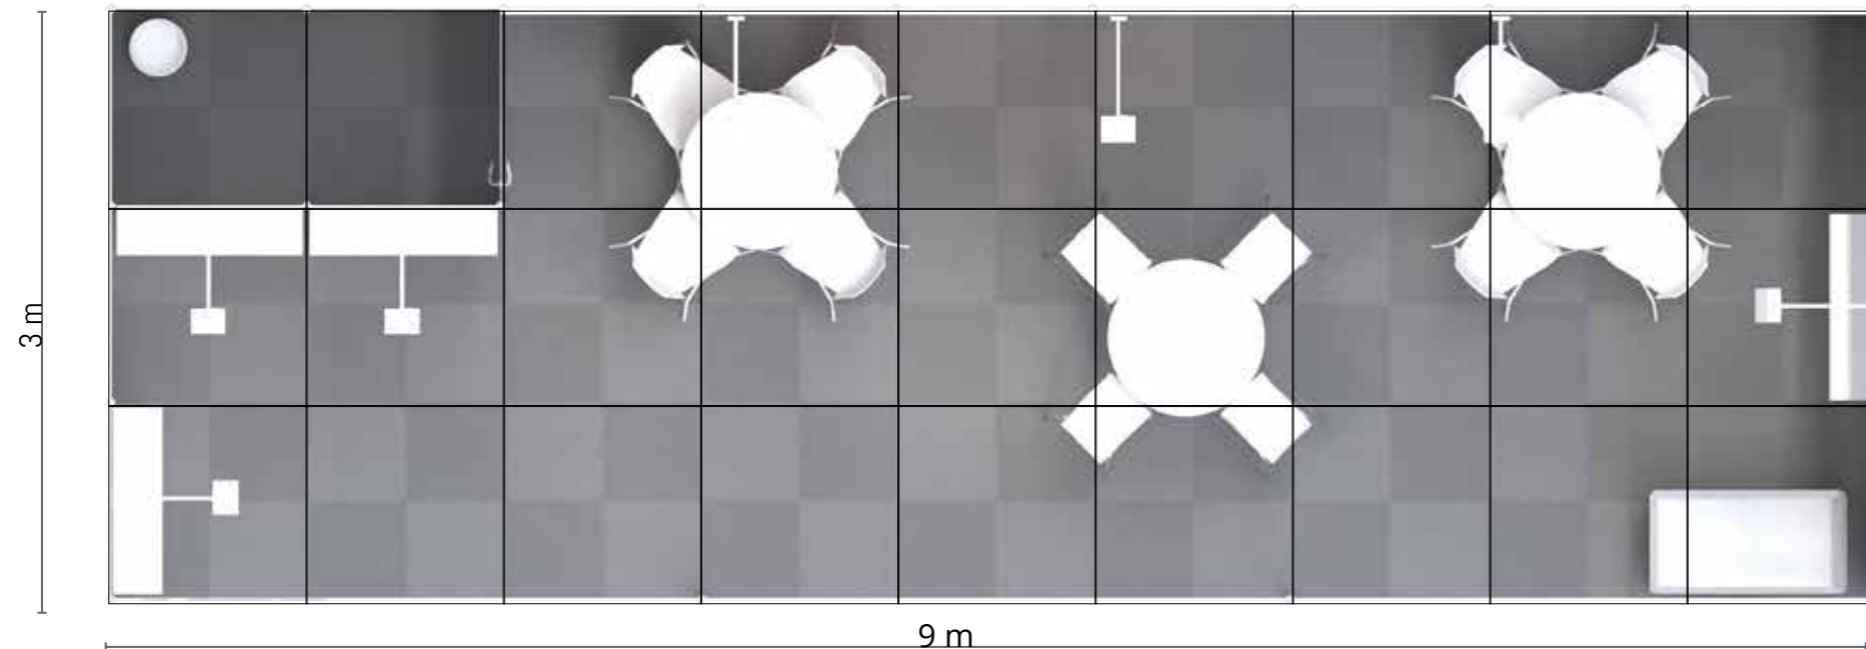

Tokyo

€ 4.479,-

Shell scheme

Surface: 300 x 900cm
1x storage room 100 x 200cm
8x shelf on wall

Floor

Carpet tiles grey

Electricity

3kW daytime socket (incl. electricity)

Lighting

7x armlights (incl. electricity)

Furniture

4x bar chair Ginny white
1x high table Albaredo white
8x chair Maui white
2x table Albaredo white
1x showcase Etna
1x waste bin Abano white

Graphics

1x full colour print on fabric 700 x 250 cm
1x vinyl logo on fascia 80 x 24cm

*our prices are excl. VAT