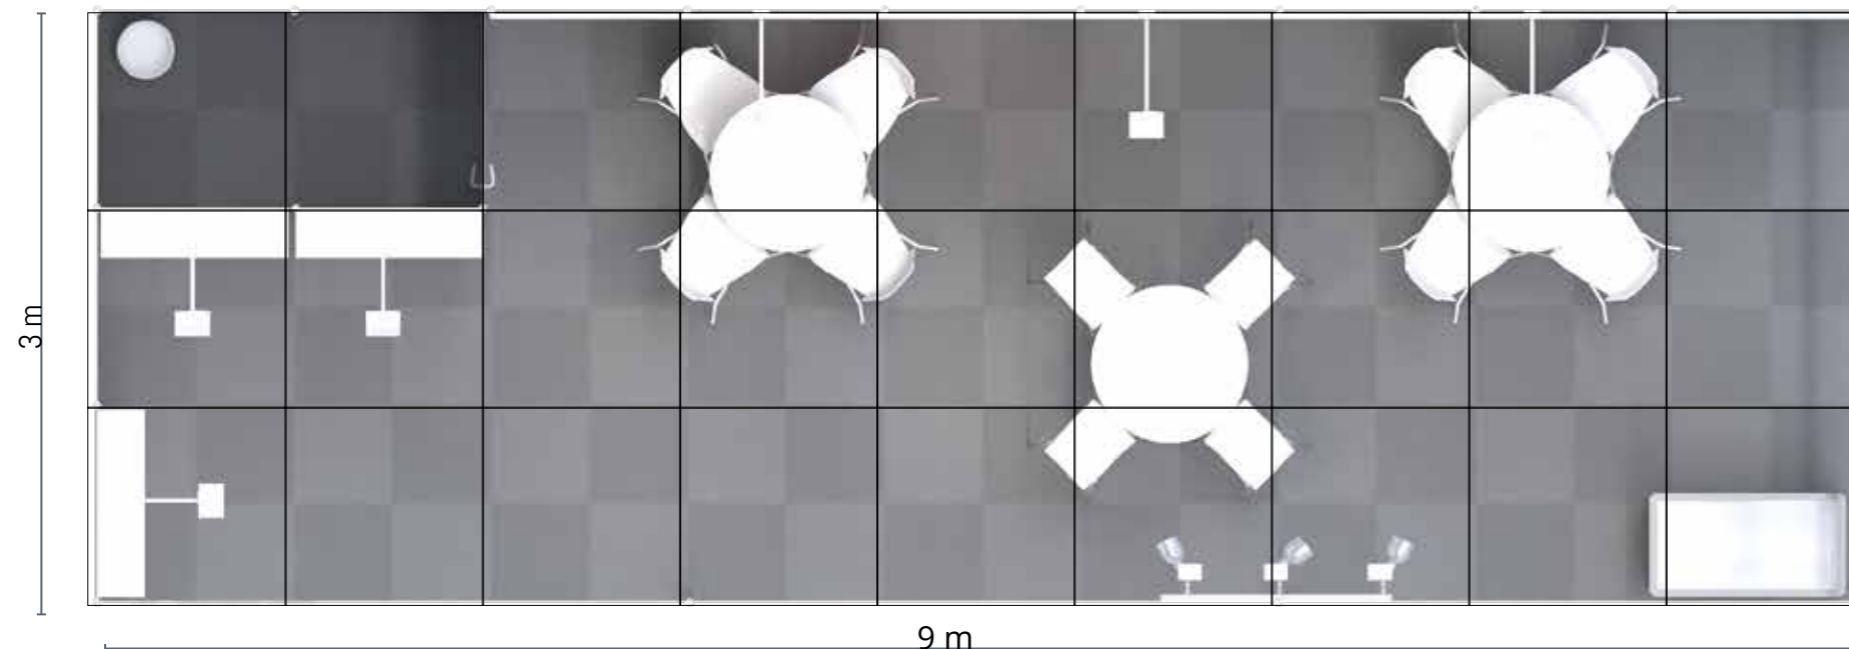

Graphics

1x full colour print on fabric 700 x 250 cm
1x vinyl logo on fascia 80 x 24cm

*our prices are excl. VAT