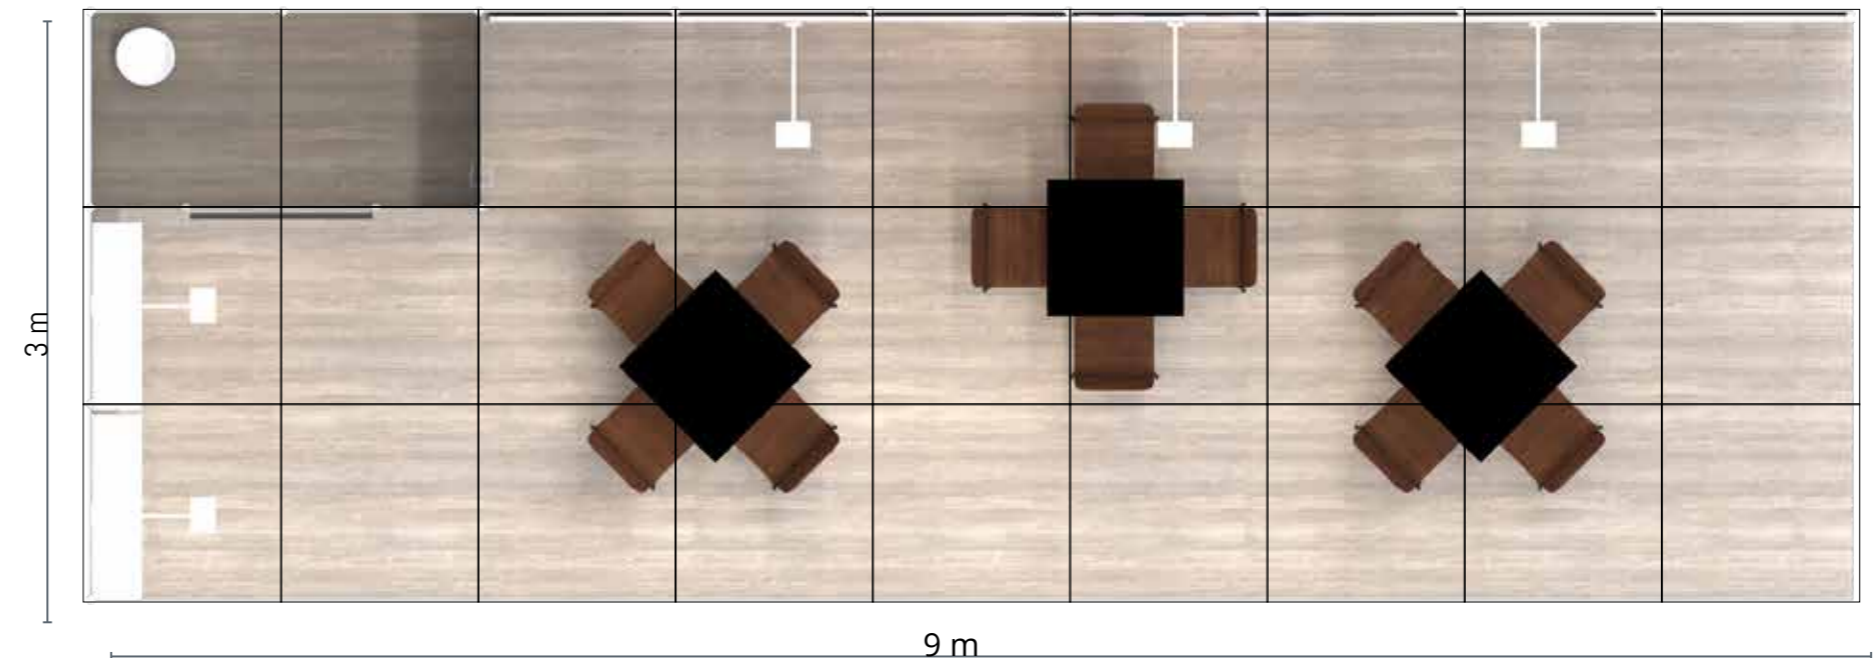

*our prices are excl. VAT

Delhi

€ 5.514,-

Shell scheme

Surface: 300 x 1200cm
1x storage room 100 x 200cm
12x shelf on wall

Floor

Carpet tiles grey

Electricity