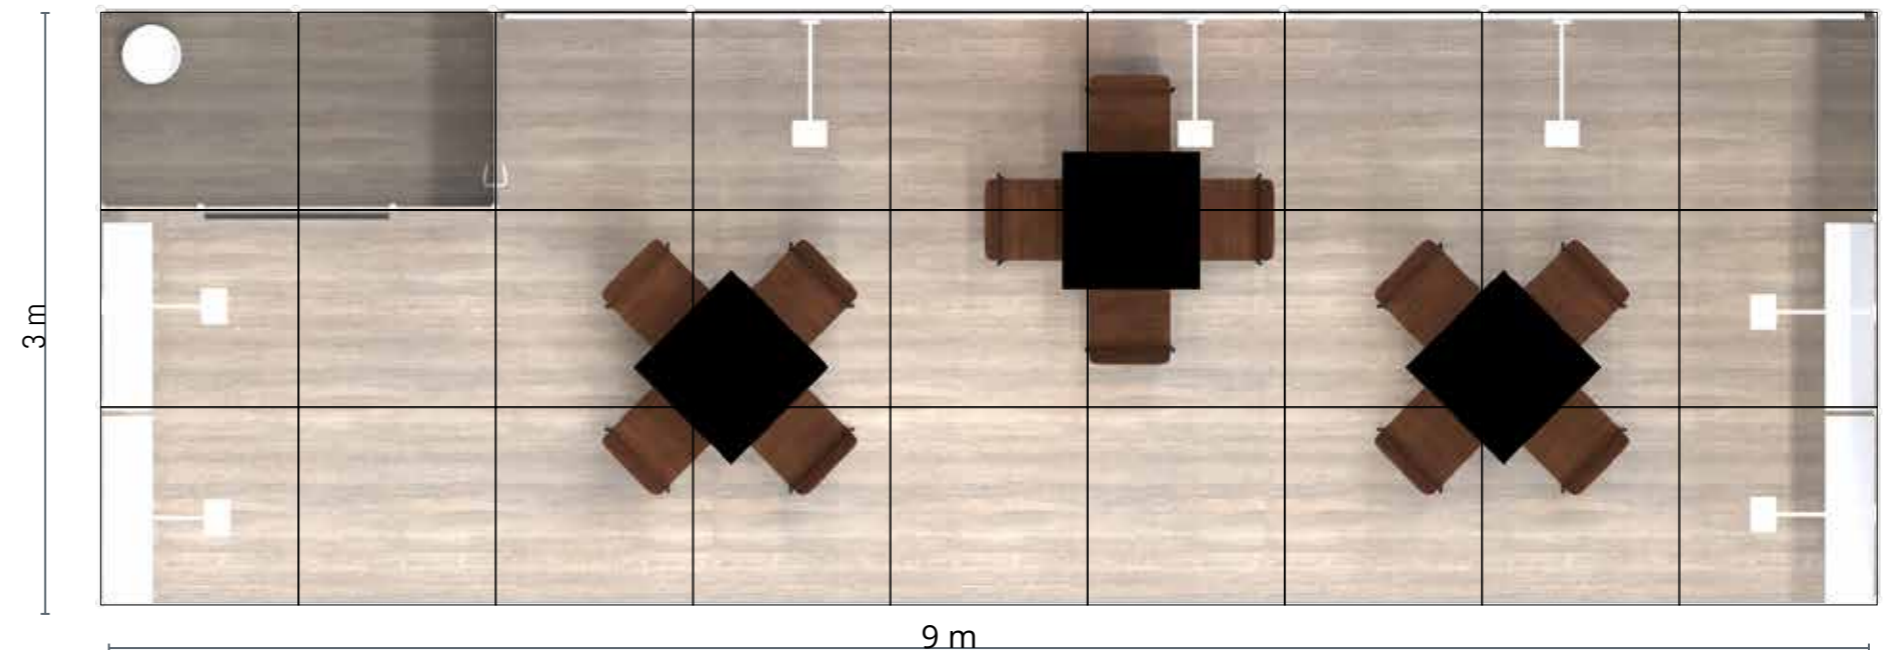

Atlanta

€ out of stock

Shell scheme

Surface: 300 x 900cm
1x storage room 100 X 200cm
8x shelf on wall

Floor

Laminate floor Java Light Natural (alternative colours by request)

Electricity

3kW daytime socket (incl. electricity)

AV-Equipment

1x LED-TV 42" mounted on storage room

Lighting

7x armlights (incl. electricity)

Furniture

3x table Lunar black
12x chair Bebo Nut-Tree
1x waste bin Abano white

Graphics

1x full colour print on fabric 700 x 250cm
2x vinyl logo on wall 80 x 24cm

*our prices are excl. VAT