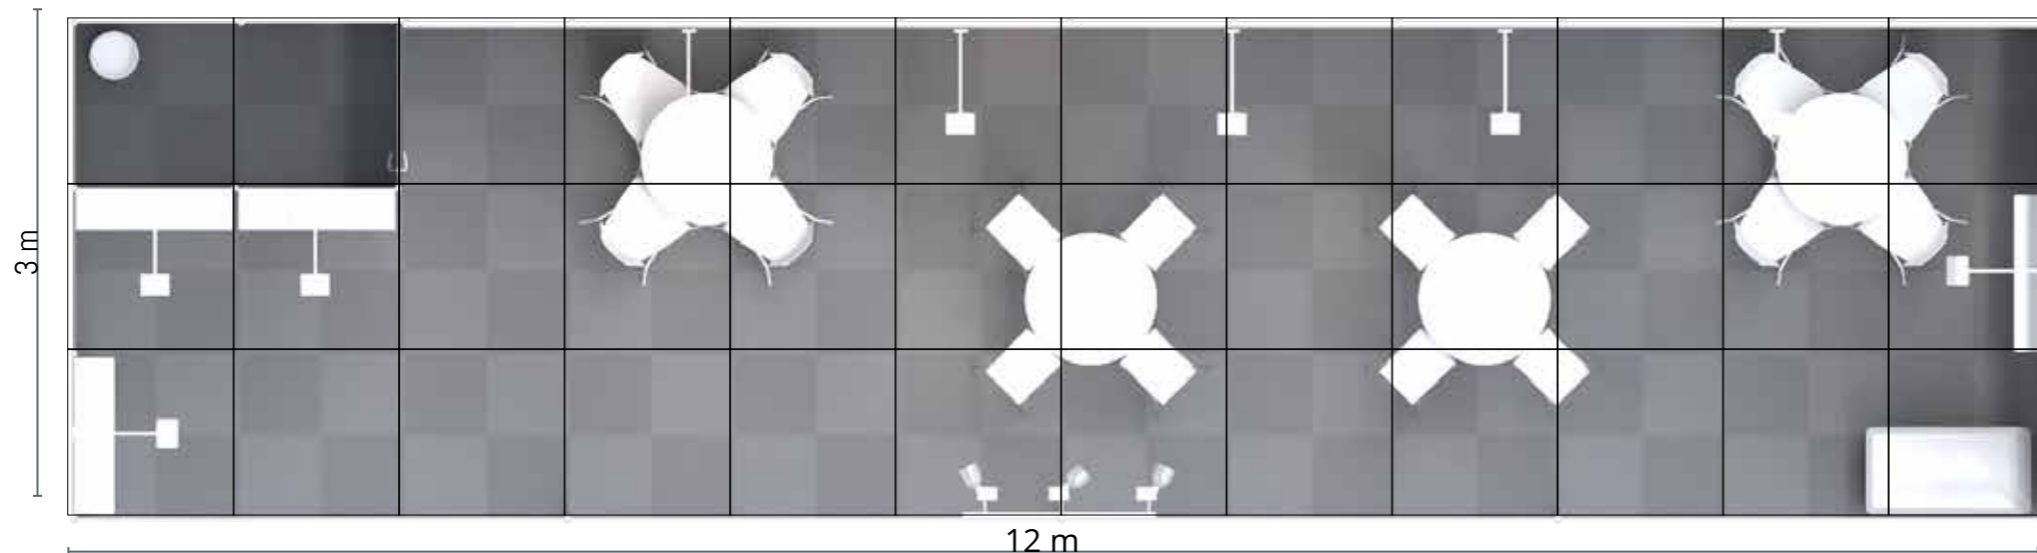

Mumbai

€ 5.974,-

Shell scheme

Surface: 300 x 1200cm
1x storage room 100 x 200cm
8x shelf on wall

Floor

Carpet tiles grey

Electricity

3kW daytime socket (incl. electricity)

Lighting

9x armlights (incl. electricity)
1x 3 Spots on rail (incl. electricity)

Furniture

8x bar chair Ginny white
2x high table Albaredo white
8x chair Maui white
2x table Albaredo white
1x showcase Etna
1x waste bin Abano white

Graphics

1x full colour print on fabric 1000 x 250 cm
1x vinyl logo on fascia 80 x 24cm

*our prices are excl. VAT