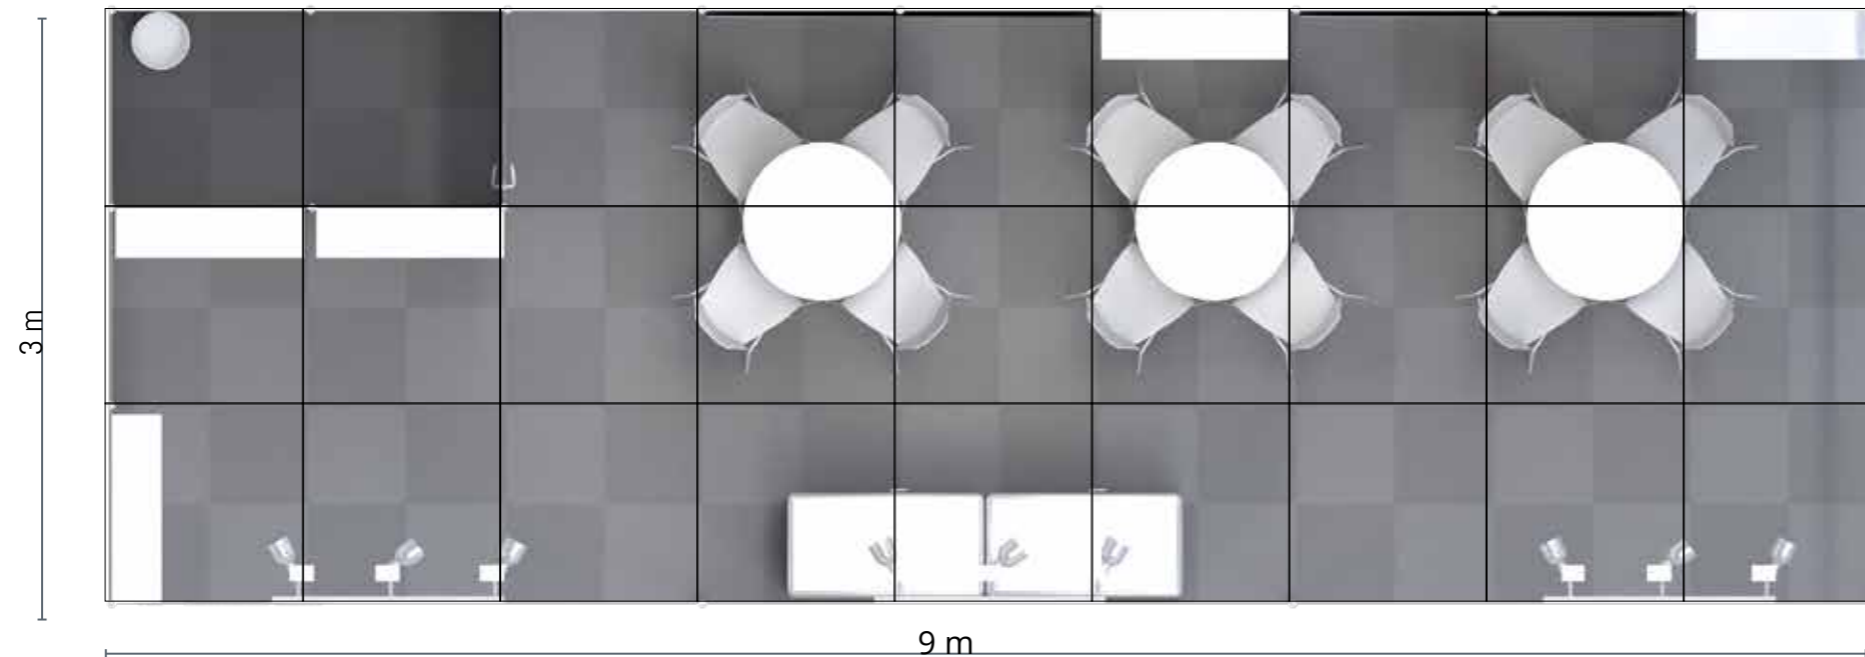

Graphics

2x full colour print on fabric 200 x 250cm

*our prices are excl. VAT