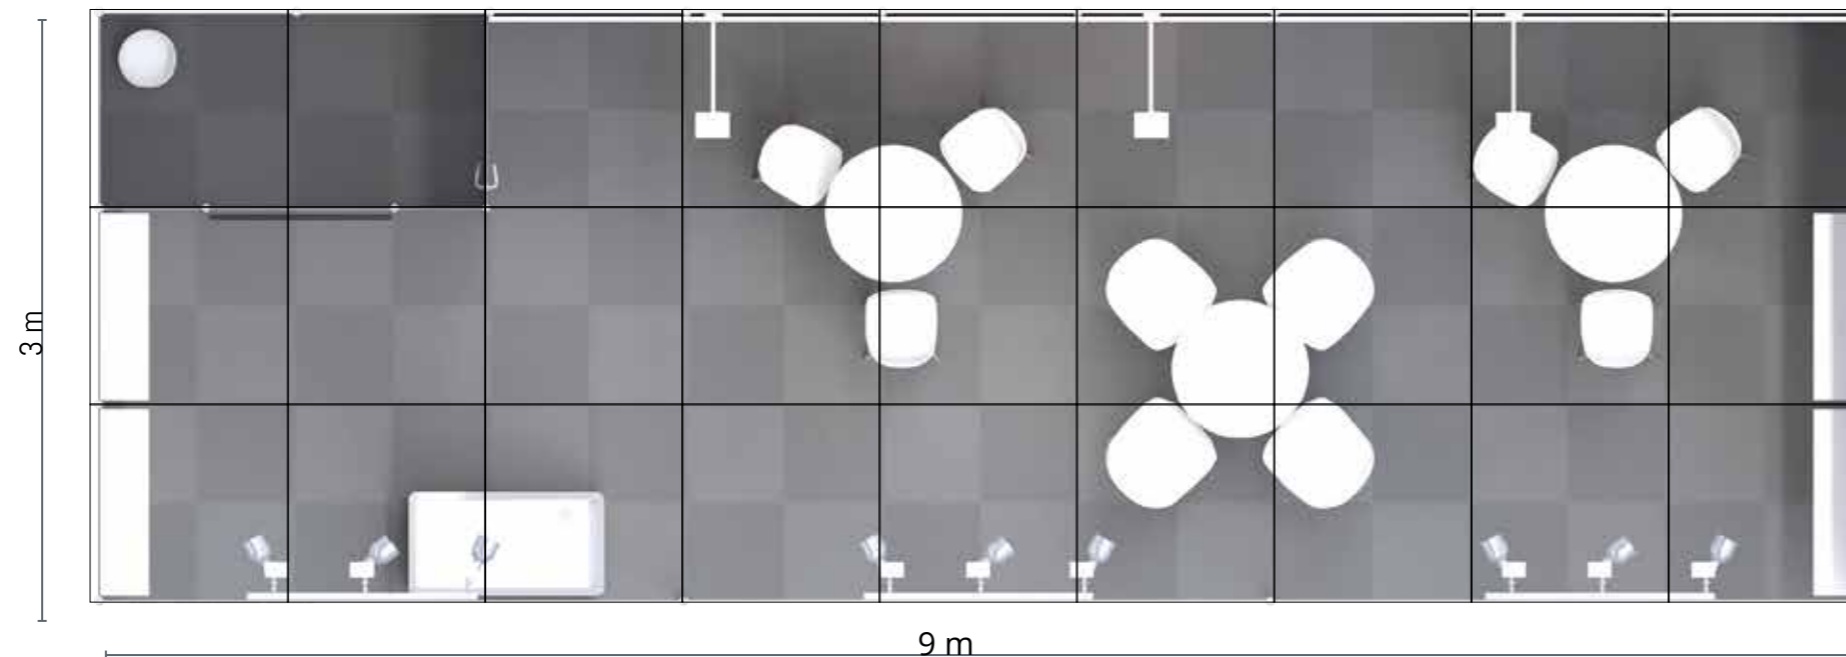

Graphics

1x full colour print on fabric 700x250cm
3x full colour print on fascia board 300x26cm

*our prices are excl. VAT