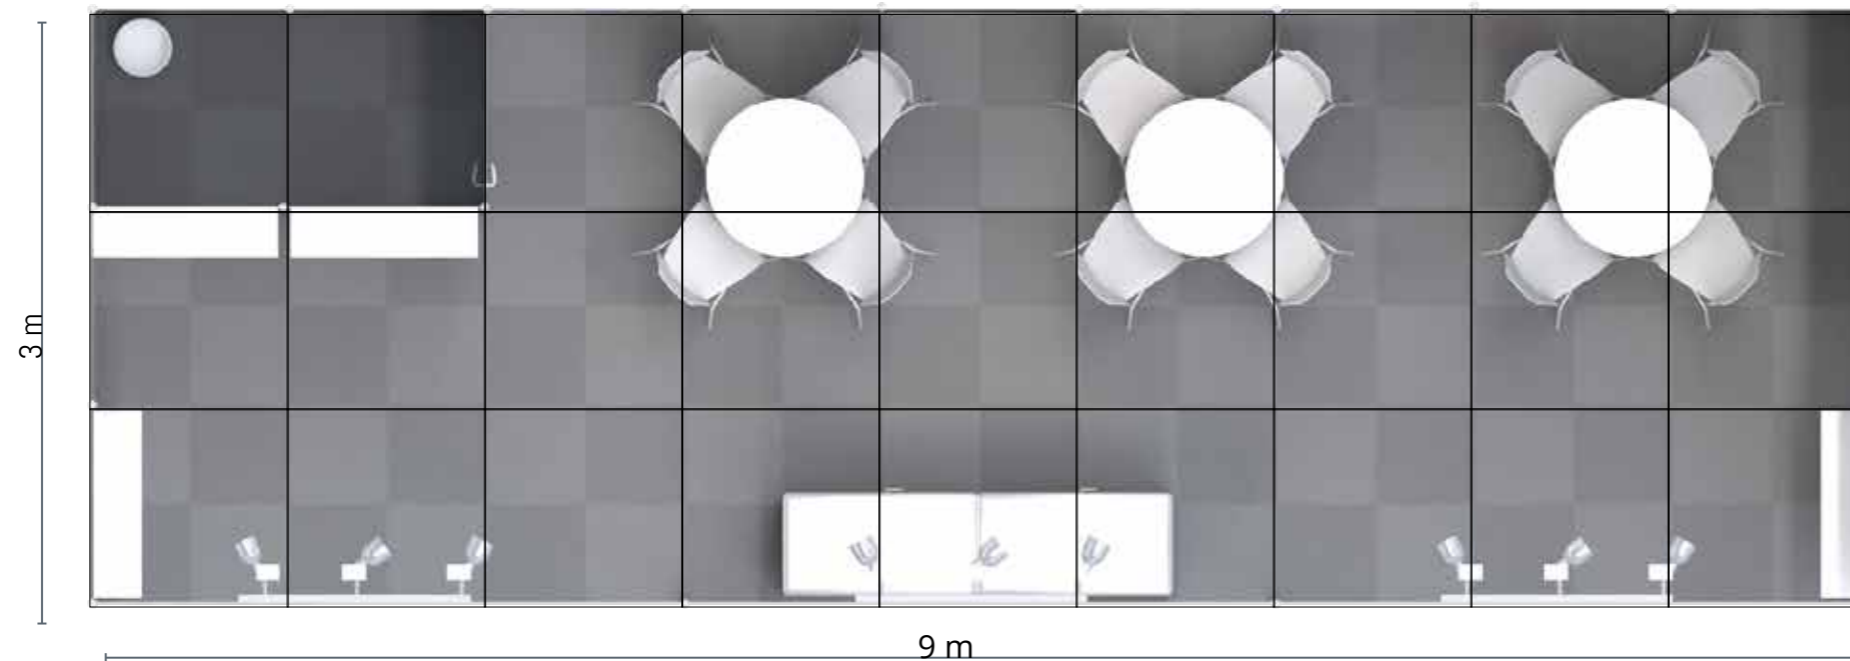

Cairo

€ 4.134,-

Shell scheme

Surface: 300 x 900cm
1x storage room 100 x 200cm
8x shelf on wall

Floor

Carpet tiles grey

Electricity

3kW daytime socket (incl. electricity)

Lighting

3x 3 spots on rail (incl. electricity)

Furniture

12x chair Maui white
3x table Albaredo white
1x waste bin Abano white
2x desk Bern white

Graphics

2x full colour print on fabric 200 x 250cm

*our prices are excl. VAT